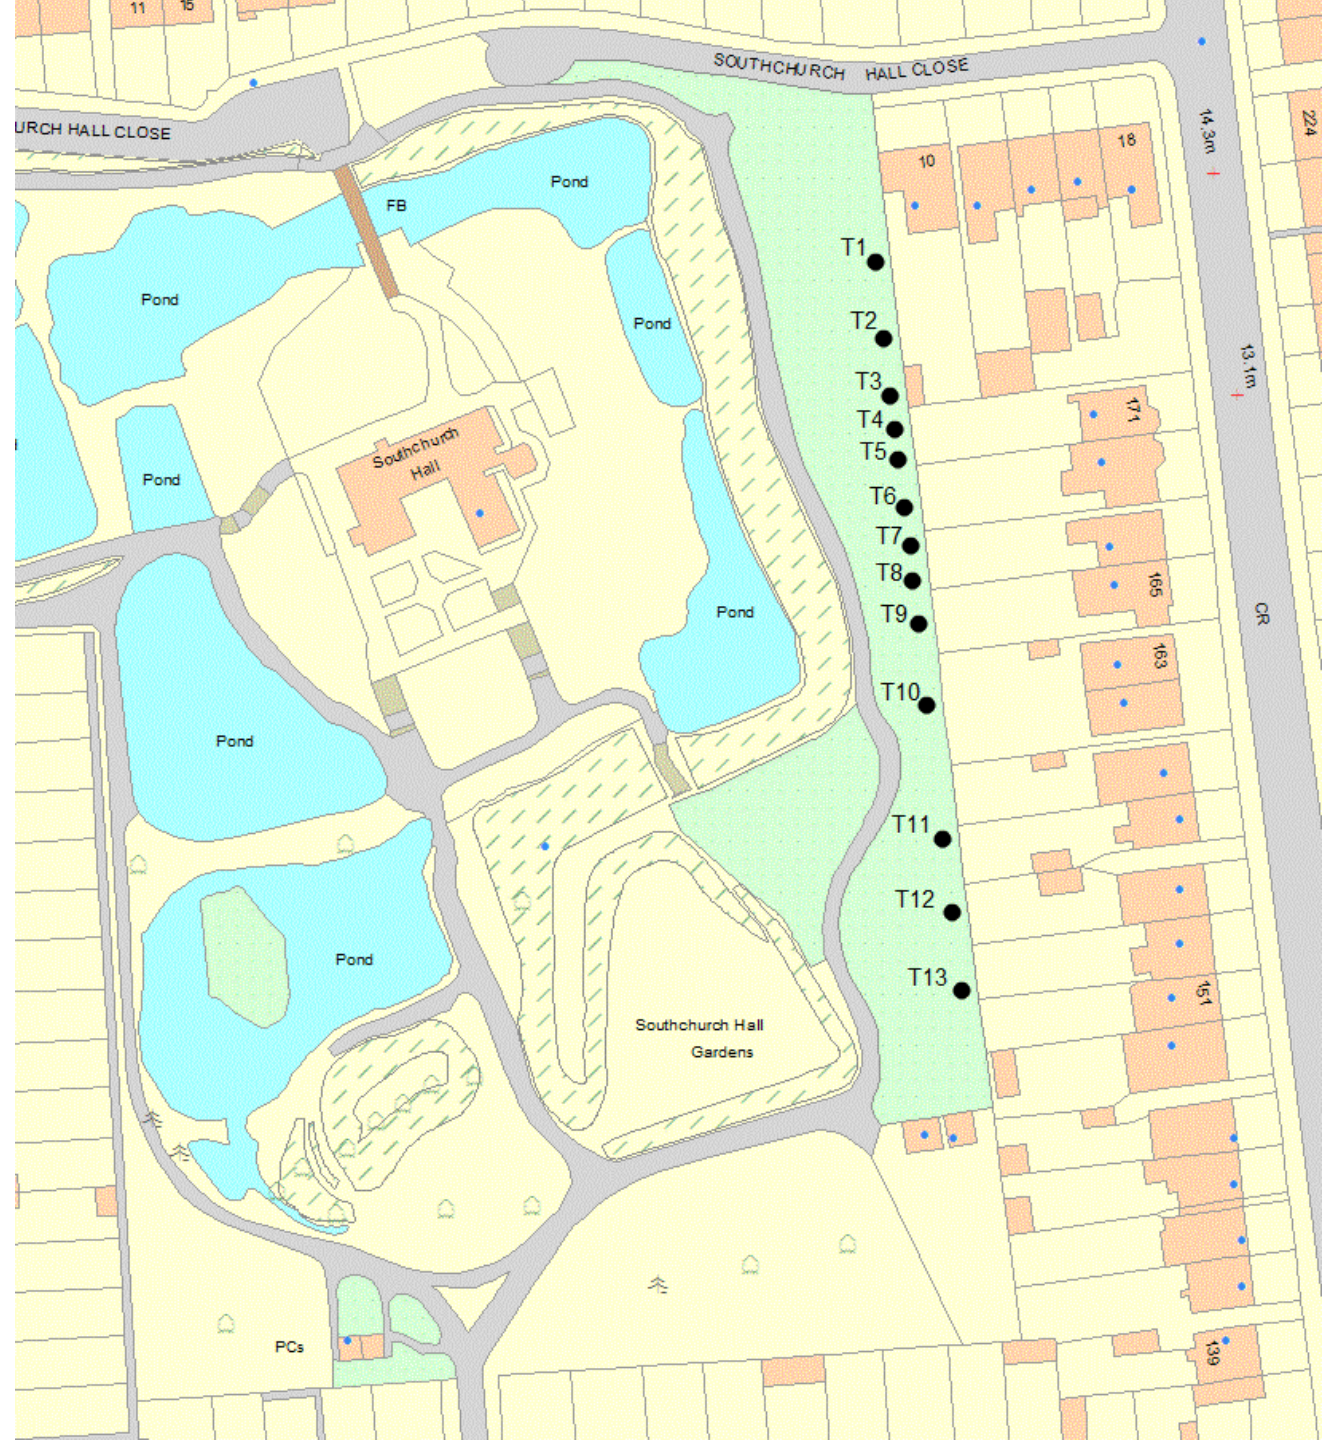

TPO 5/22 Southchurch
Hall Gardens

Proposed TPO Tree Locations

Proposed TPO in Context

Tree Group
looking from
North

Tree
Group
looking
from South

Severe pruning works triggering request for TPO

Views of trees from Victoria Road